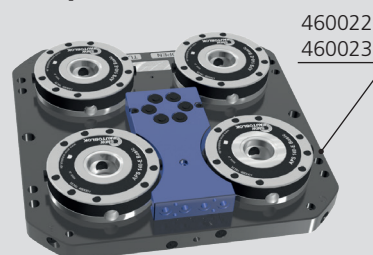

Id. No.

46202040

Possible feedings

A-D

Weight [kg]

1.6

Kit SUPP-4 INN PASCAL WVP-2FPL on plate with 2 APS 140 3-axis

46202032

A-B-C-D

1.6

Kit SUPP-6 INN PASCAL WVP-2FPL on plate with 2 APS 140 3-axis

46202033

A-B-C-D-E-F

1.6

Media feed 3-axis zero feedings

■ For plate with 4 APS 140E

APS 140-E

Example

Subject to technical changes.

Media feed for plate with 4 APS 140

Kit SUPP-2 INN PASCAL WVP-2FPL on plate with 4 APS 140 3-axis

Id. No.

46202039

Possible feedings

B-C

Weight [kg]

3.8

Kit SUPP-4 INN PASCAL WVP-2FPL on plate with 4 APS 140 3-axis

46202028

B-C-D-E

3.8

Kit SUPP-6 INN PASCAL WVP-2FPL on plate with 4 APS 140 3-axis