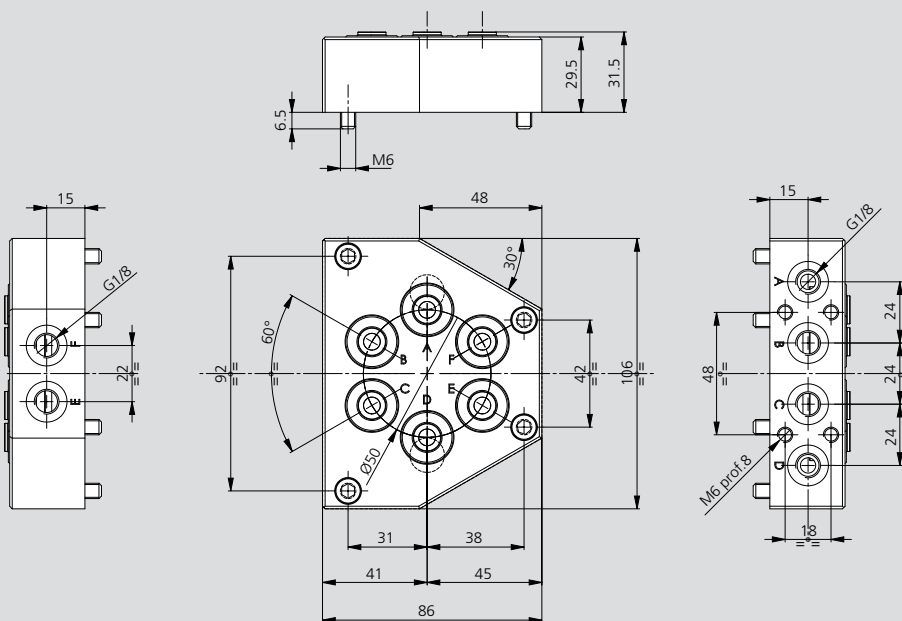

Example

Subject to technical changes.

Media feed for plate with 2 APS 140

Kit SUPP-2 INN PASCAL WVP-2FPL on plate with 2 APS 140 3-axis

Id. No.

46202040

Possible feedings

A-D

Weight [kg]

1.6

Kit SUPP-4 INN PASCAL WVP-2FPL on plate with 2 APS 140 3-axis

46202032

A-B-C-D

1.6

Kit SUPP-6 INN PASCAL WVP-2FPL on plate with 2 APS 140 3-axis

46202033

A-B-C-D-E-F

1.6