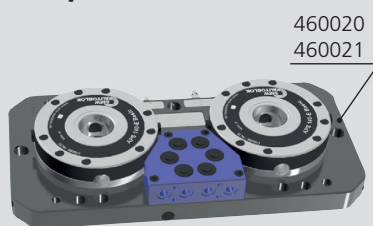

Media feed 3-axis zero feedings

■ For plate with 2 APS 140 E

APS 140-E

0

Example

Subject to technical changes.

Media feed for plate with 2 APS 140

Kit SUPP-2 INN PASCAL WVP-2FPL on plate with 2 APS 140 3-axis

Id. No.

46202040

Possible feedings

A-D

Weight [kg]

1.6

Kit SUPP-4 INN PASCAL WVP-2FPL on plate with 2 APS 140 3-axis

46202032

A-B-C-D

1.6

Kit SUPP-6 INN PASCAL WVP-2FPL on plate with 2 APS 140 3-axis

46202033

A-B-C-D-E-F

1.6

Media feed 3-axis zero feedings

■ For plate with 4 APS 140E

APS 140-E

Example

Subject to technical changes.

Media feed for plate with 4 APS 140

Kit SUPP-2 INN PASCAL WVP-2FPL on plate with 4 APS 140 3-axis

Id. No.

46202039

Possible feedings