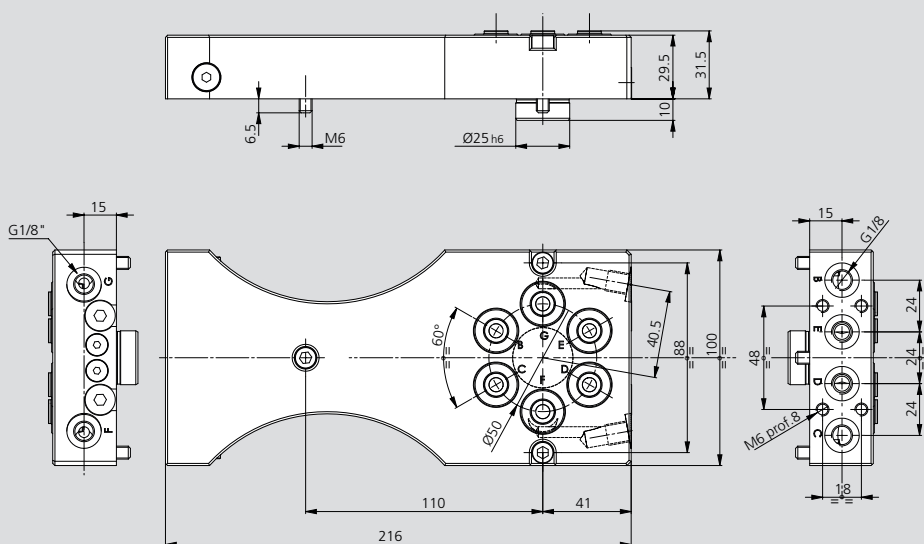

Example

Subject to technical changes.

Media feed for plate with 4 APS 140

Kit SUPP-2 INN PASCAL WVP-2FPL on plate with 4 APS 140 3-axis

Id. No.

46202039

Possible feedings

B-C

Weight [kg]

3.8

Kit SUPP-4 INN PASCAL WVP-2FPL on plate with 4 APS 140 3-axis

46202028

B-C-D-E

3.8

Kit SUPP-6 INN PASCAL WVP-2FPL on plate with 4 APS 140 3-axis

46202029

B-C-D-E-F-G

3.8