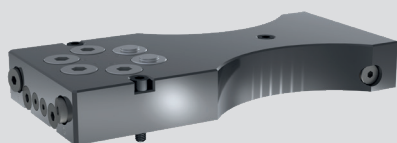

Id. No.

46202040

Possible feedings

A-D

Weight [kg]

1.6

Kit SUPP-4 INN PASCAL WVP-2FPL on plate with 2 APS 140 3-axis

46202032

A-B-C-D

1.6

Kit SUPP-6 INN PASCAL WVP-2FPL on plate with 2 APS 140 3-axis

46202033

A-B-C-D-E-F

1.6

Media feed 3-axis zero feedings

■ For plate with 4 APS 140E

APS 140-E

Example

Subject to technical changes.

Media feed for plate with 4 APS 140

Kit SUPP-2 INN PASCAL WVP-2FPL on plate with 4 APS 140 3-axis

Id. No.

46202039

Possible feedings